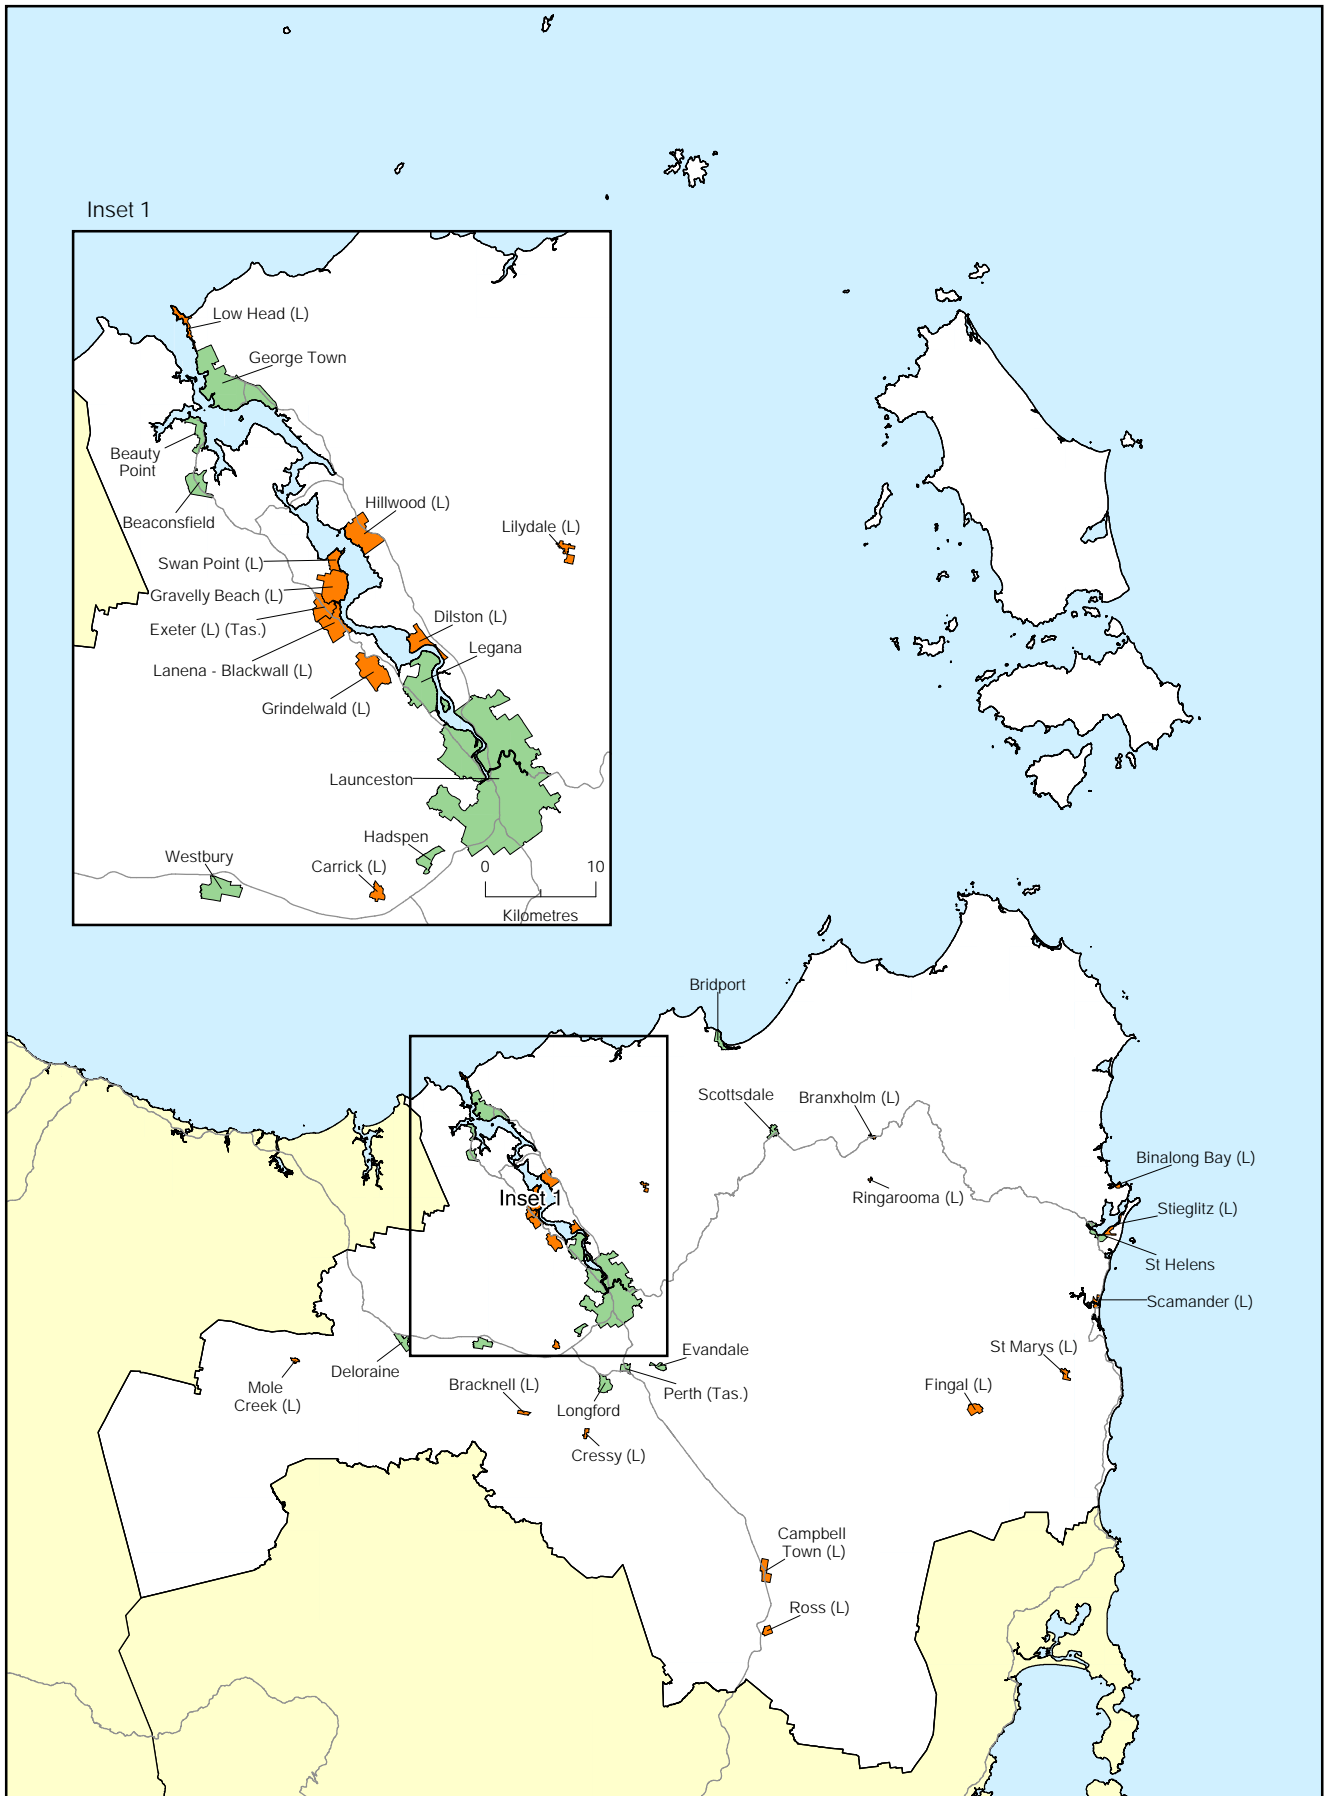

Australian Statistical Geography Standard (ASGS): Volume 4 - Significant Urban Areas, Urban Centres and Localities, Section of State

Tasmania UCL Maps

July 2011

AUSTRALIAN BUREAU OF STATISTICS

EMBARGO: 11.30AM (CANBERRA TIME) TUES 16 OCT 2012

Urban Centres

Localities

Main Roads

Urban Centres

Localities

Main Roads

Urban Centres

Localities