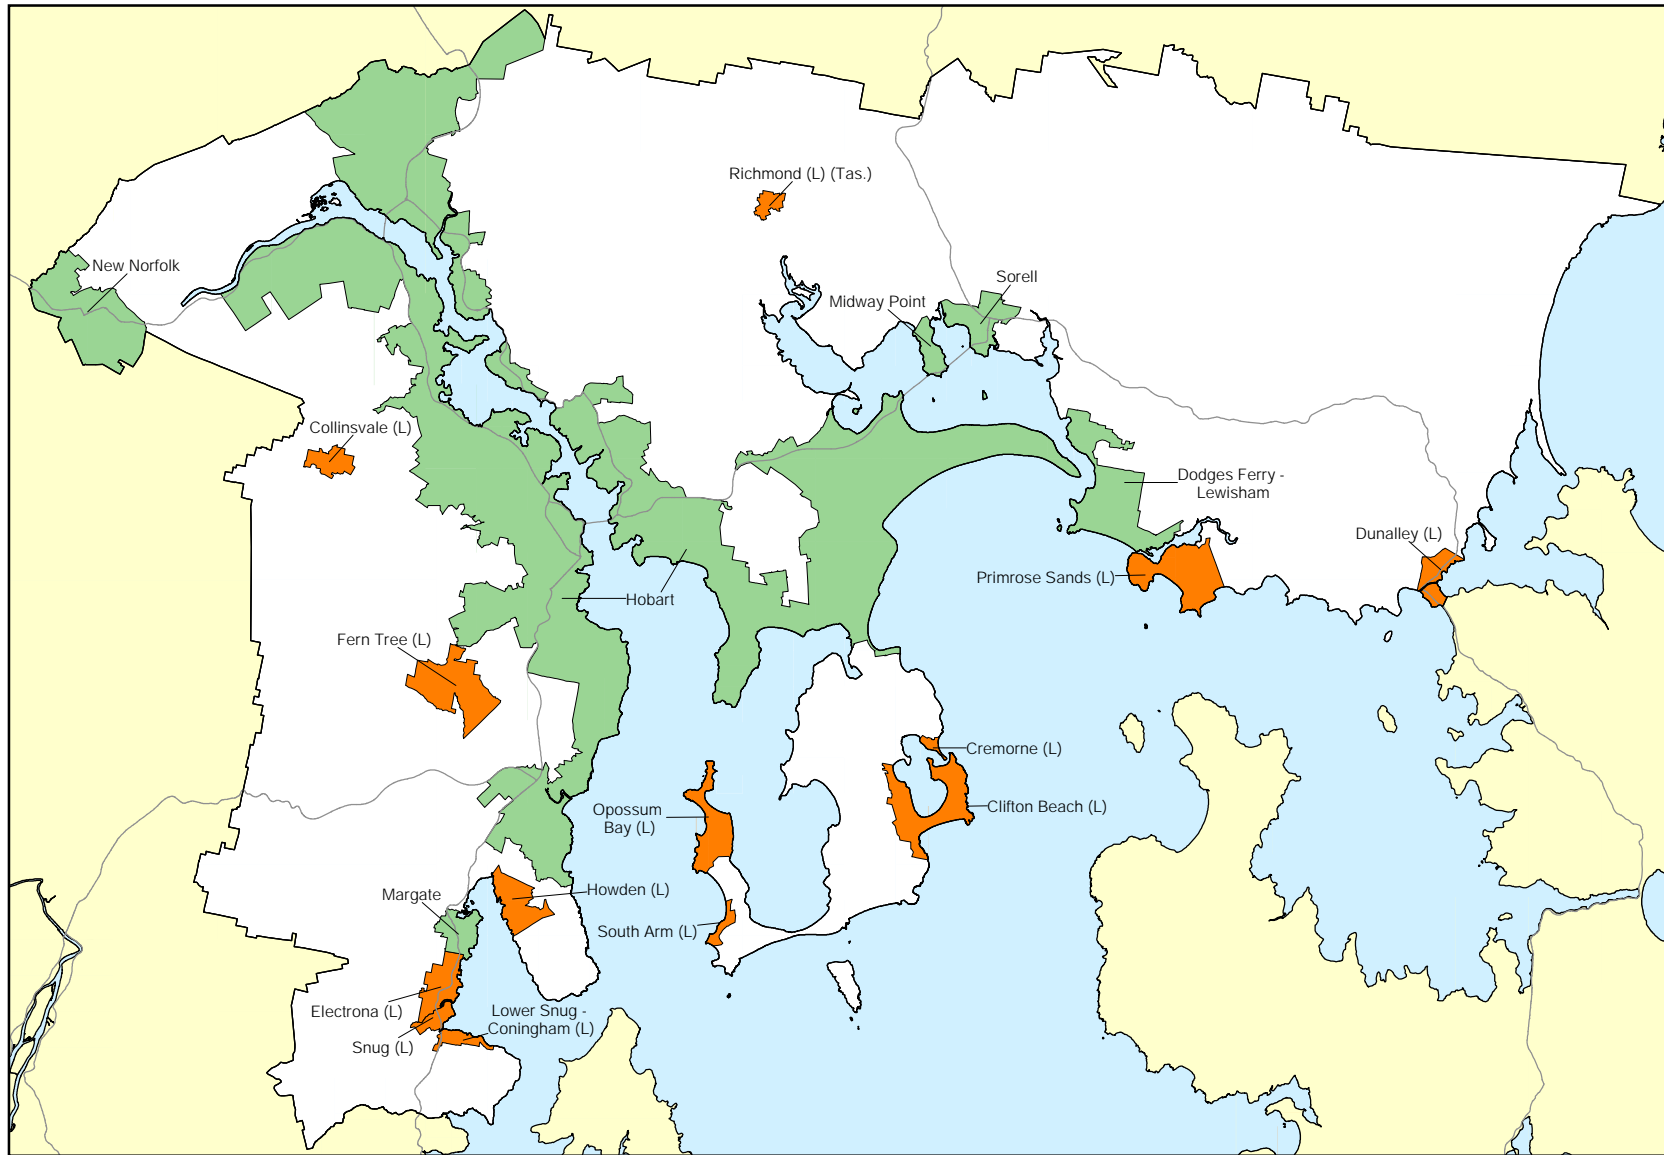

Australian Statistical Geography Standard (ASGS): Volume 4 - Significant Urban Areas, Urban Centres and Localities, Section of State

Tasmania UCL Maps

July 2011

AUSTRALIAN BUREAU OF STATISTICS

EMBARGO: 11.30AM (CANBERRA TIME) TUES 16 OCT 2012

Urban Centres

Localities

Main Roads

Urban Centres

Localities

Main Roads

Urban Centres

Localities